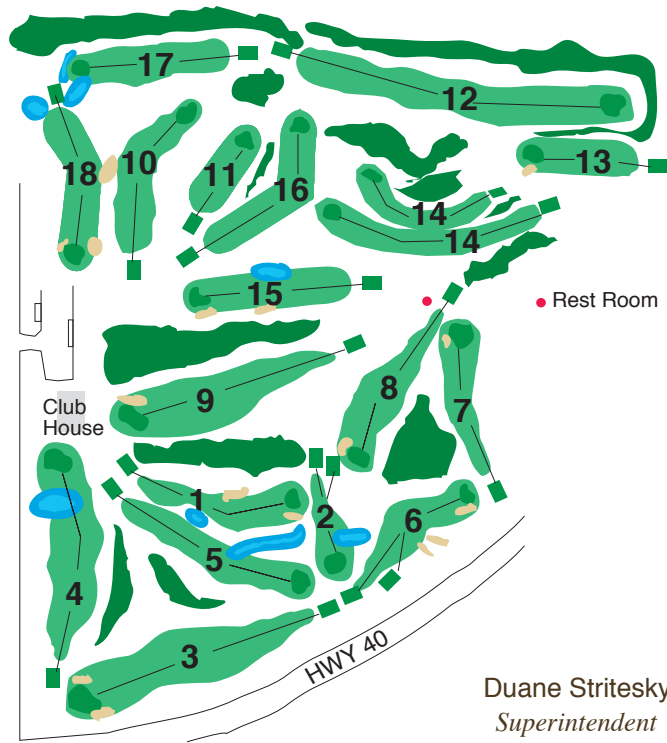

Maximum playing time per nine holes = 2 hours 15 minutes

WHITETAIL GOLF COURSE Phone: (715) 962-3888  
www.whitetailgolf.com

WHITETAIL GOLF COURSE  
Colfax, WI